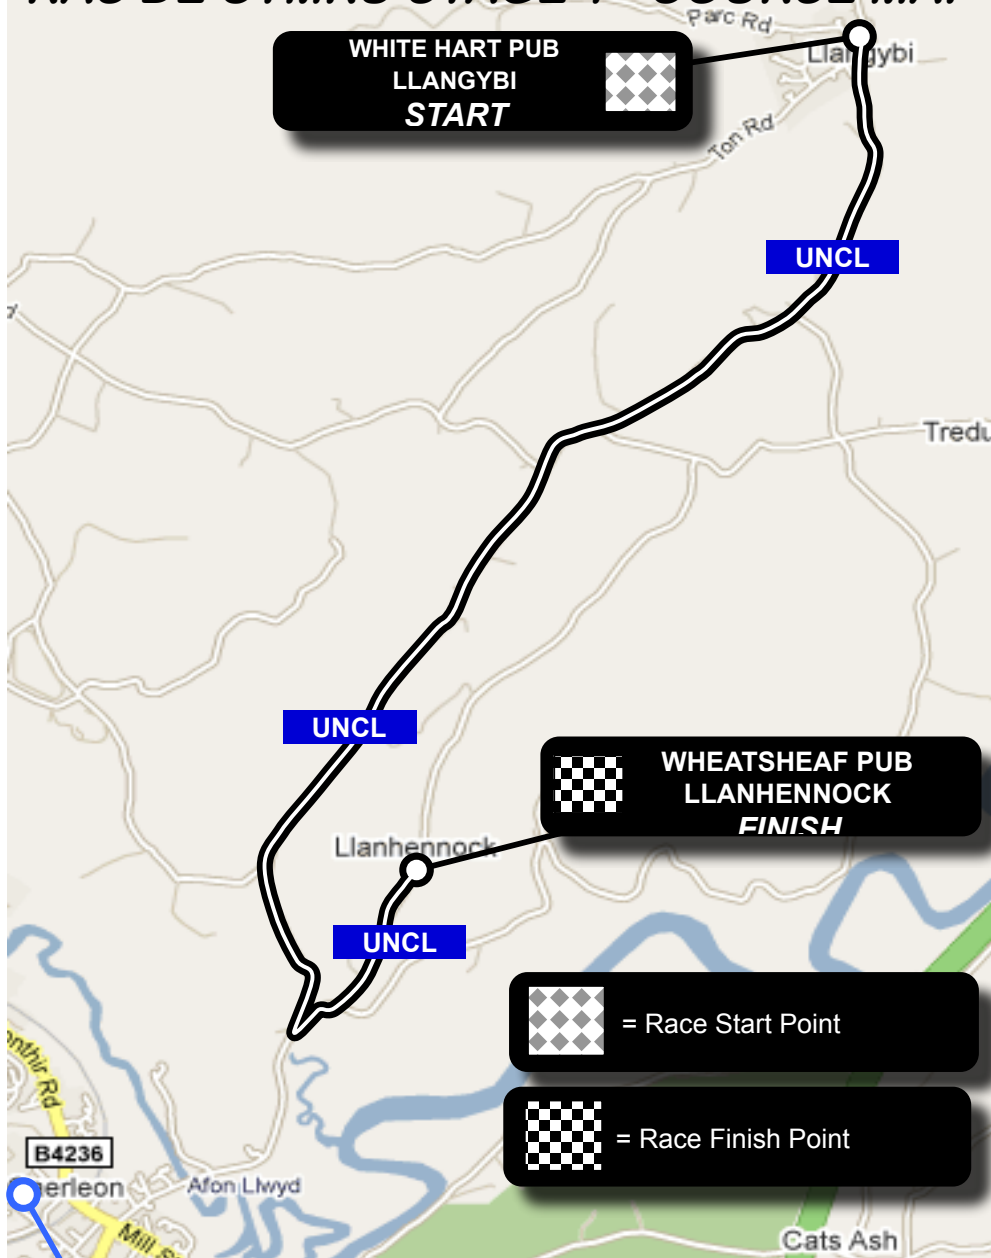

RAS DE CYMRU STAGE 1 - COURSE MAP

HQ RACE HQ:
UWN CAMPUS, CAERLEON