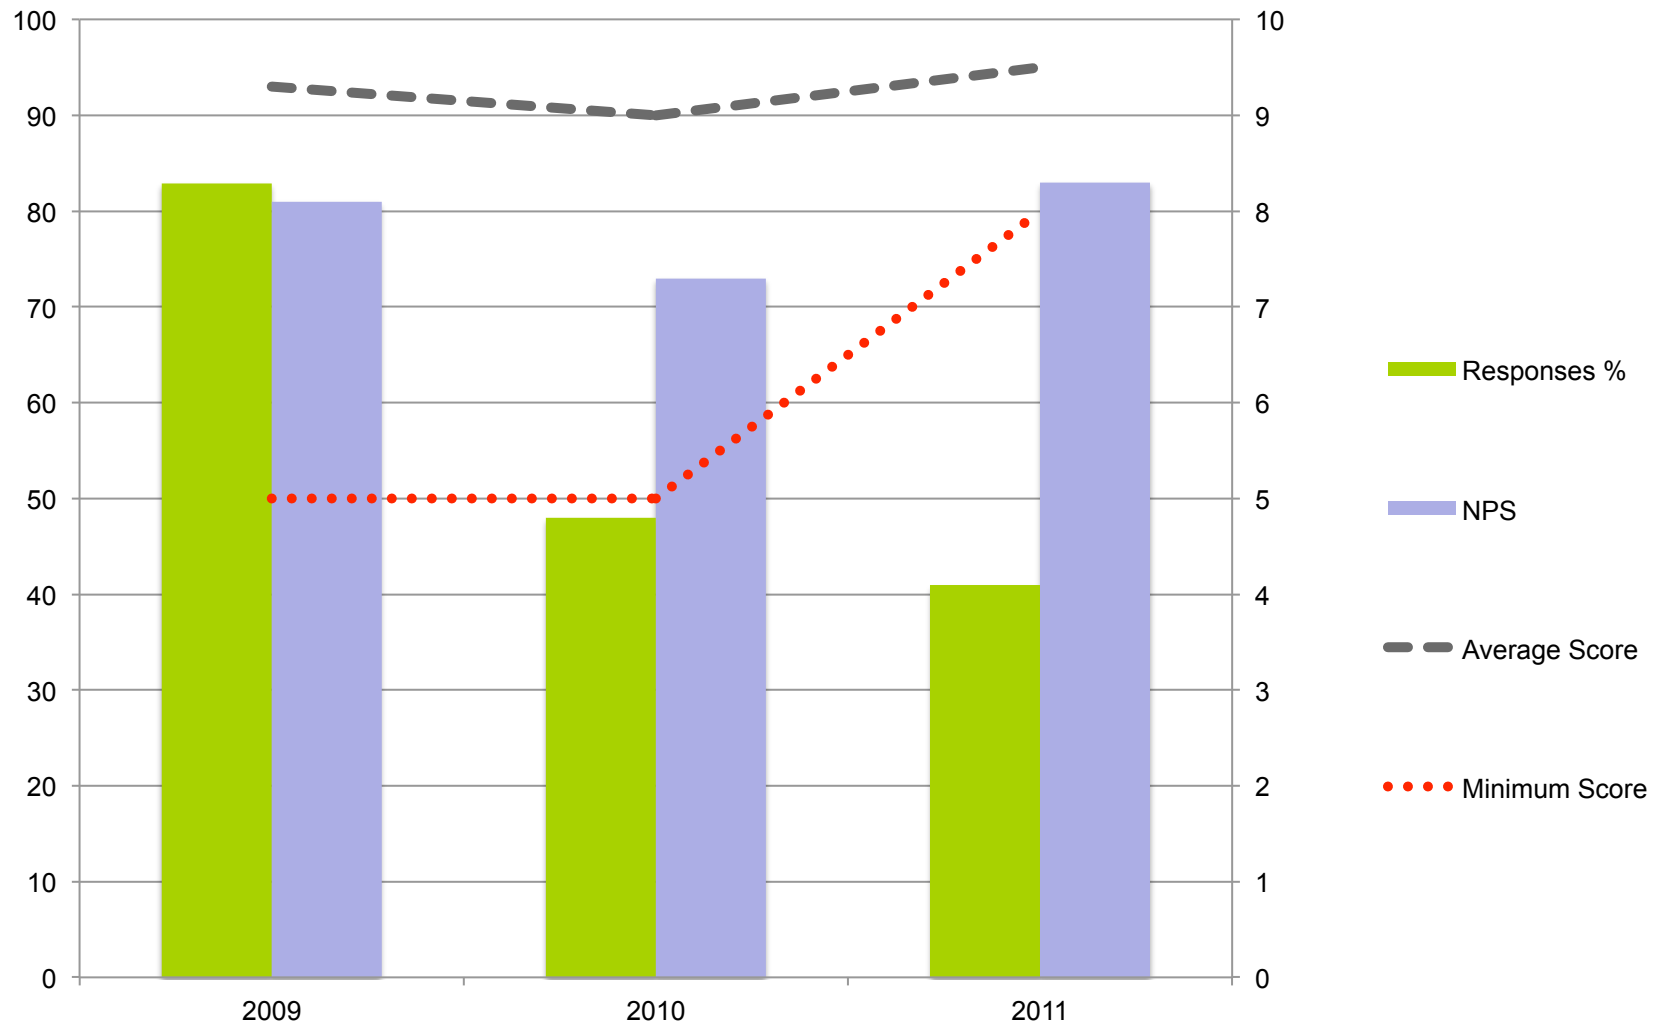

Ras De Cymru Stage Race 2011

Rider Feedback

Rider Scoring

- **Responses:** 41 (out of 100)*
- **Maximum Score:** 10 (x 26)
- **Minimum Score:** 8 (x 7)
- **Average Score:** 9.5

- **NPS Score:** 83

*several team responses

Rider Scoring

Rider Scoring - History

Rider Comments: What could we improve?

Key Points

- Several “Best event I’ve ever raced in” comments
- Best scores so far
- “Great organisation, good courses, friendly helpers” comments continue
- Food has changed from a negative to positive
- No low scores (less than 7) ... no disappointed riders
- Calls for a flat stage, a crit stage and longer stages persist
- General support for an extra day’s racing