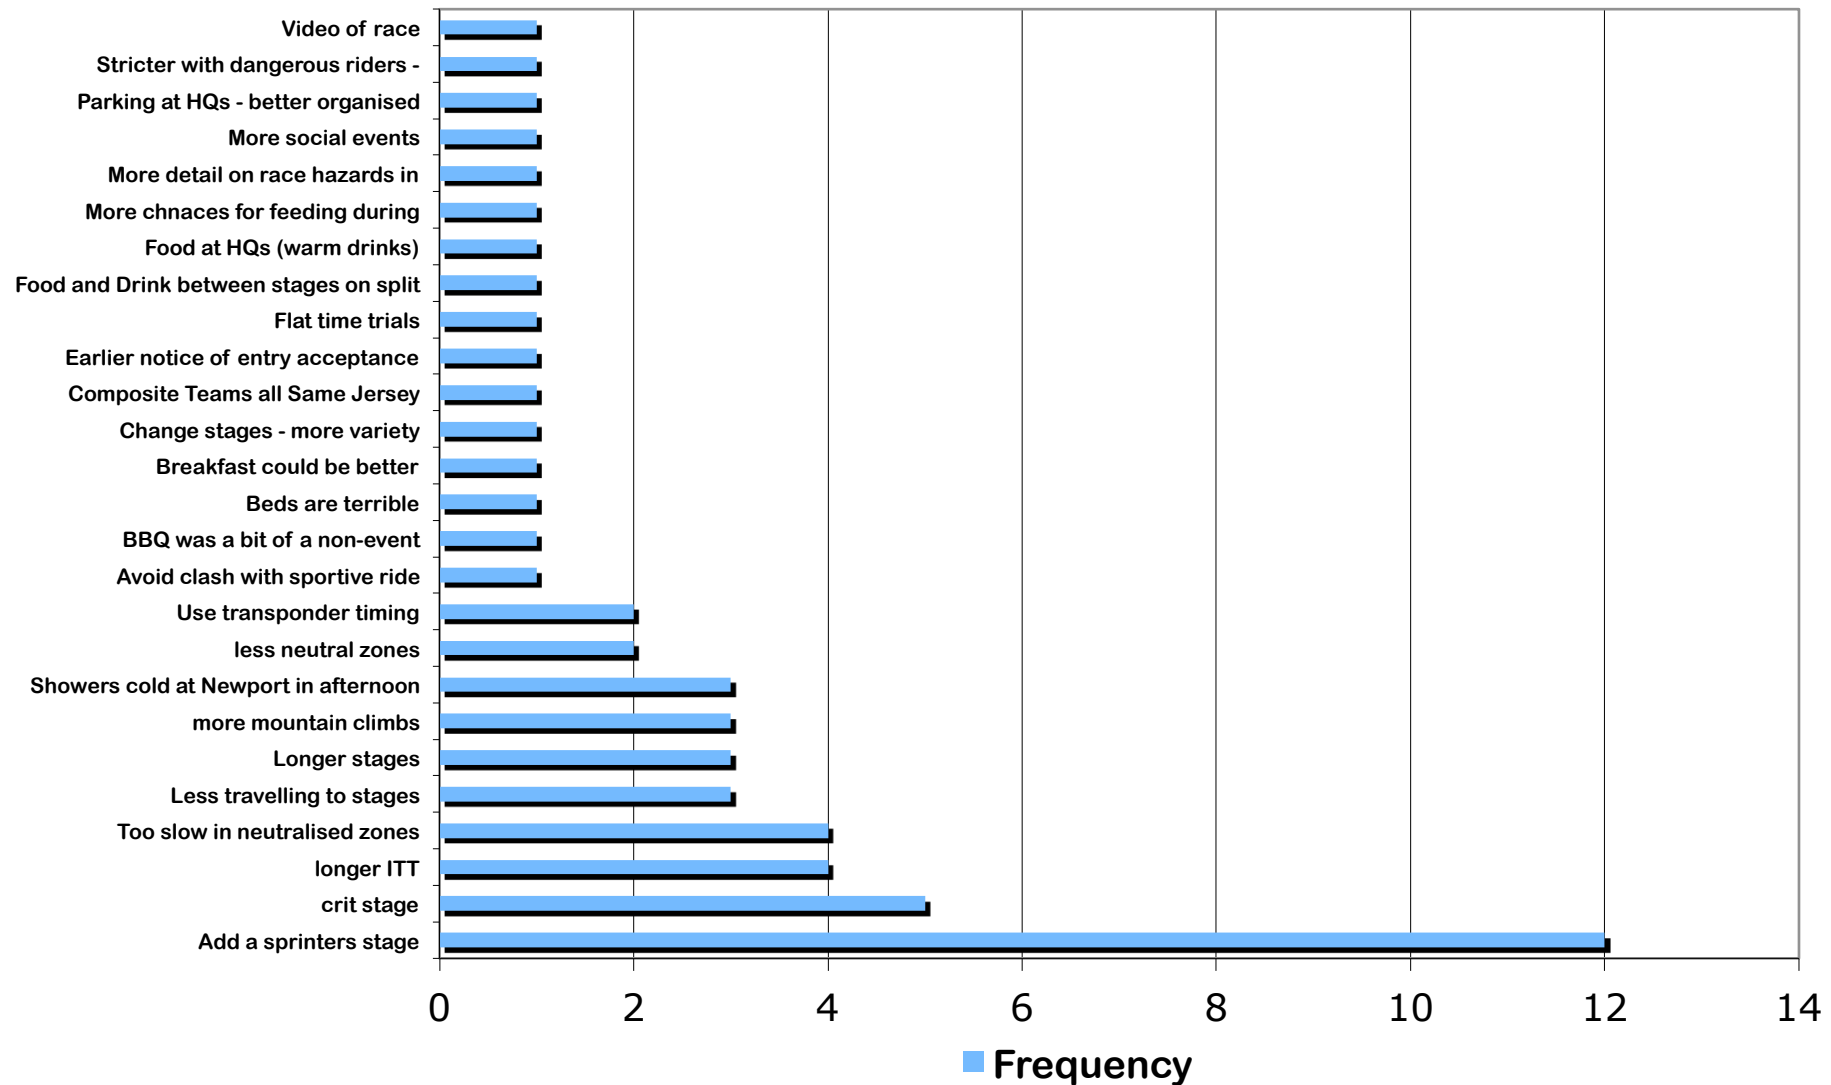

Ras De Cymru Stage Race 2011

Rider Feedback

Rider Scoring

- **Responses:** 41 (out of 100)*
- **Maximum Score:** 10 (x 26)
- **Minimum Score:** 8 (x 7)
- **Average Score:** 9.5

- **NPS Score:** 83

*several team responses

Rider Scoring

Rider Scoring - History

Rider Comments: What could we improve?

Key Points

- Several “Best event I’ve ever raced in” comments
- Best scores so far
- “Great organisation, good courses, friendly helpers” comments continue
- Food has changed from a negative to positive
- No low scores (less than 7) ... no disappointed riders
- Calls for a flat stage, a crit stage and longer stages persist
- General support for an extra day’s racing