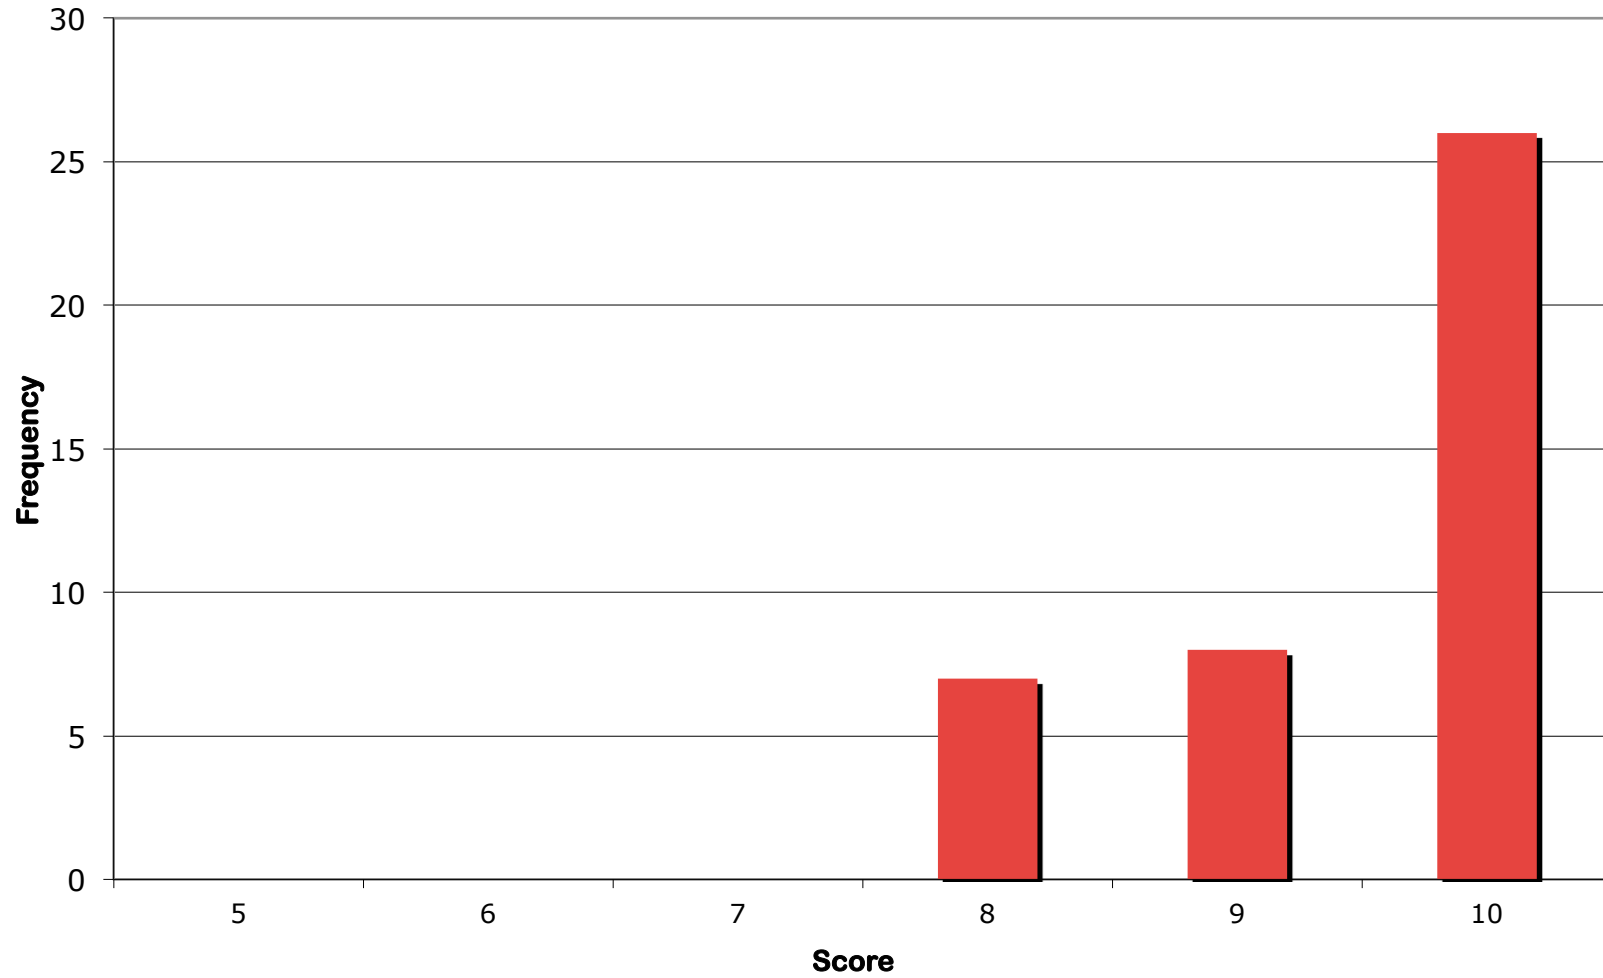

Ras De Cymru Stage Race 2011

Rider Feedback

Rider Scoring

- **Responses:** 41 (out of 100)*
- **Maximum Score:** 10 (x 26)
- **Minimum Score:** 8 (x 7)
- **Average Score:** 9.5

- **NPS Score:** 83

*several team responses

Rider Scoring

Rider Scoring - History

Rider Comments: What could we improve?

Key Points

- Several “Best event I’ve ever raced in” comments
- Best scores so far
- “Great organisation, good courses, friendly helpers” comments continue
- Food has changed from a negative to positive
- No low scores (less than 7) ... no disappointed riders
- Calls for a flat stage, a crit stage and longer stages persist
- General support for an extra day’s racing